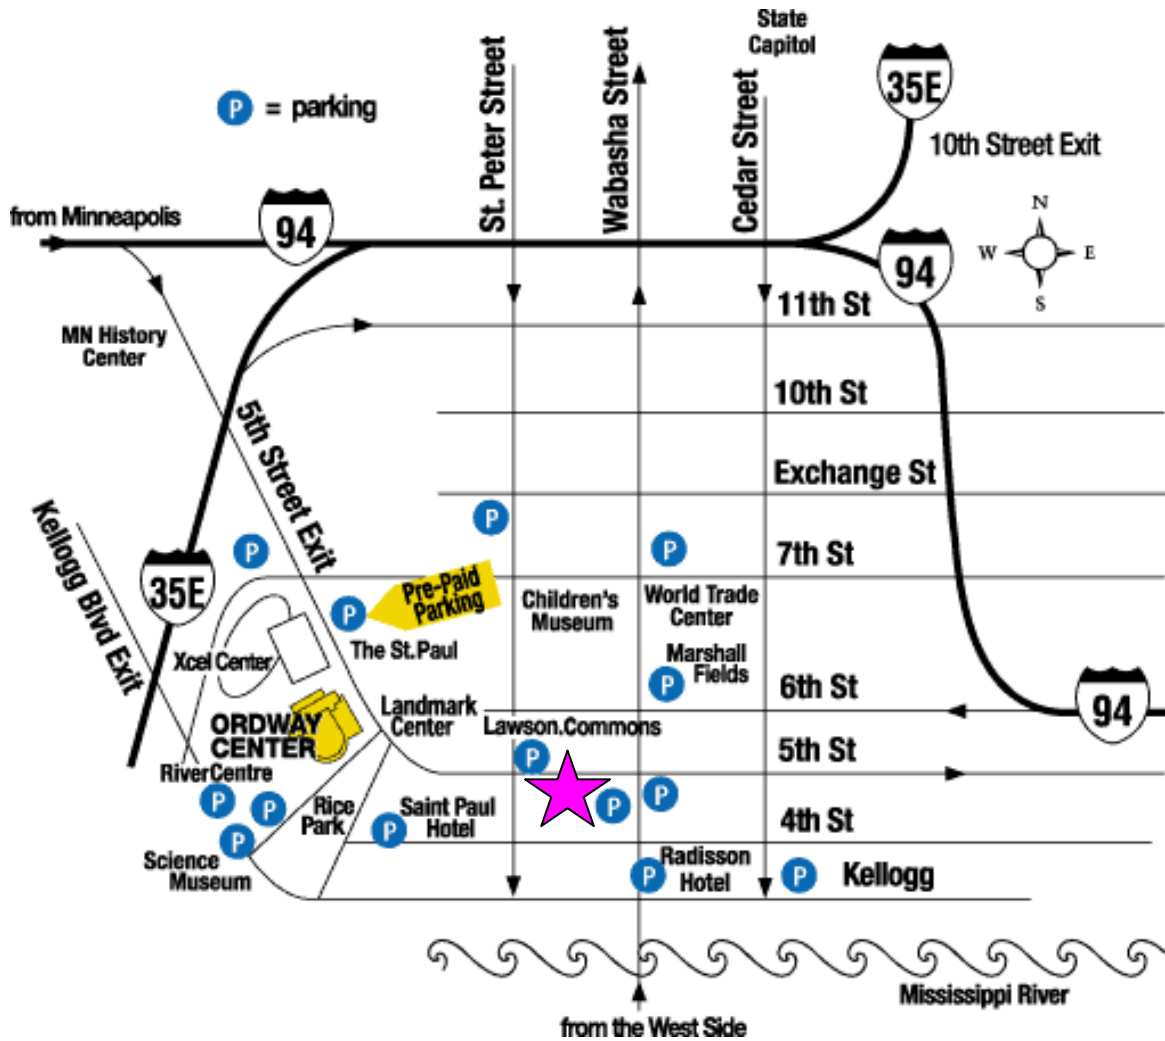

Saint Paul Conservatory FOR PERFORMING ARTISTS

AREA PARKING MAP

Please note that metered parking on the street is sometimes available within a block or two of our main entrance on 5th Street. Meters in downtown St. Paul are enforced 8:00 AM – 10:00 PM. For more information on metered parking in the city of St. Paul, please visit:

<https://www.stpaul.gov/departments/public-works/traffic-lighting/parking/metered-parking>.

Website for parking in downtown St. Paul: <http://saintpaulparking.com/>